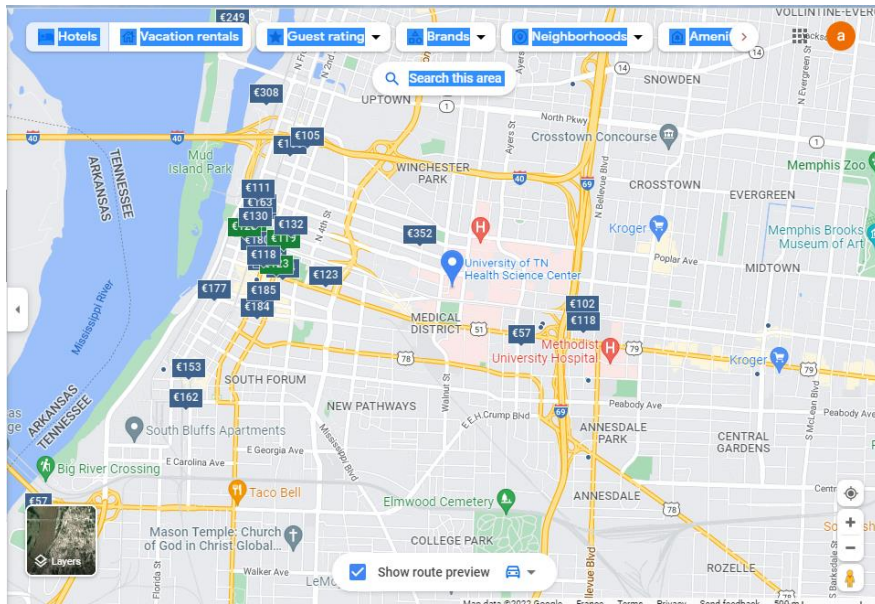

Genes, Brain and Behavior Memphis 2022

[Hotel Map Google](#)

Recommended Hotels	Price
SpringHill Suites by Marriott Memphis Downtown	\$\$
Arrive Memphis	\$\$
Hyatt Centric Beale Street	\$\$
Hilton Garden Inn Memphis Downtown	\$\$
The Westin Memphis Beale Street	\$\$\$
MOXY Memphis Downtown	\$\$
The Central Station Memphis, Curio Collection	\$\$\$
The Peabody Memphis	\$\$\$
Courtyard by Marriott Memphis Downtown	\$\$
Hotel Napoleon	\$\$
Hotel Indigo	\$\$
Canopy by Hilton Memphis Downtown	\$\$\$
Sheraton Memphis Downtown Hotel	\$\$\$
Hampton Inn & Suites Memphis-Beale	\$\$\$
Residence Inn by Marriott Memphis Downtown	\$\$\$

Comfort Inn Memphis Downtown \$\$

La Quinta Inn & Suites by Wyndham Memphis \$\$